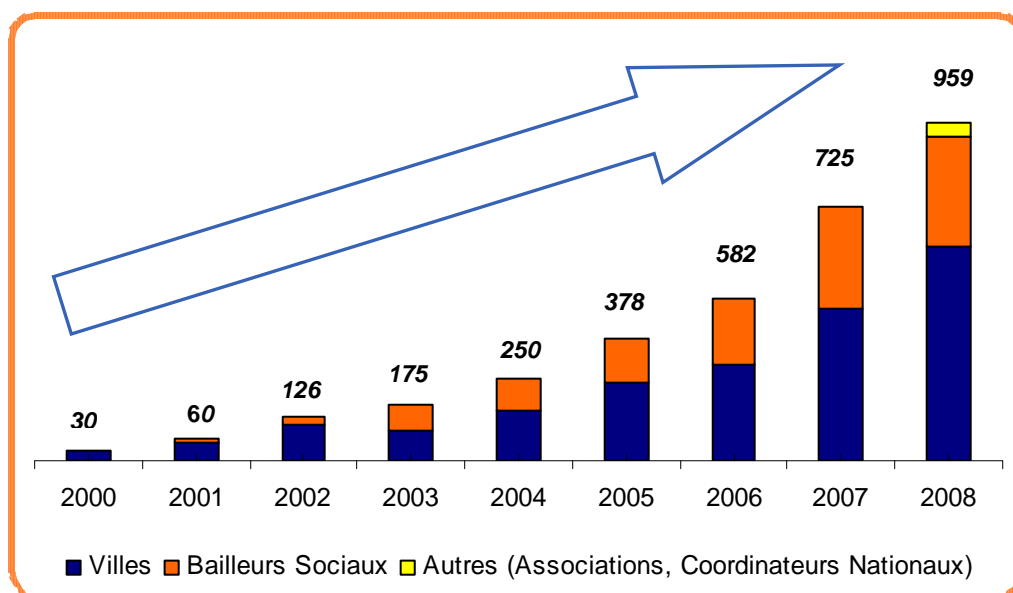

European neighbours' day

2008 REPORT

"Thousands of Neighbours' Day Celebrations in Europe"

Contents

- An Extraordinary Sixth Edition
 - The Figures of Success p. 3
 - Extensive Media Coverage p. 4

- The Keys of Success
 - An Ever-Expanding Partner Network p. 5
 - A Highly-Practical "Toolkit" p. 6
 - Official European Recognition p. 7

- Development Perspectives: Objectives for 2009 p. 8

- List of Participants p. 9

- Contacts p. 13

An Extraordinary Sixth Edition

The Figures of Success

- Since its launch in 2003, European Neighbours' Day has constantly flourished, and is today celebrated beyond European borders.
- This year, for the sixth edition of European Neighbours' day, **8 million people** got together in **29 countries**; 20 of these were European Union countries.

EU : Germany, Austria, Belgium, Bulgaria, Cyprus, Spain, France, Hungary, Ireland, Italy, Latvia, Luxemburg, Netherlands, Poland, Portugal, Czech Republic, Roumania, United Kingdom, Slovakia, Sweden

Outside the UE : Albania, Canada, Croatia, Japan, Norway, Switzerland, Ukraine, Taiwan, Turquie

- Almost a **thousand city halls, local authorities and organizations** worldwide have become official partners of the event; 800 of these are European.

An Extraordinary Sixth Edition

Extensive Media Coverage